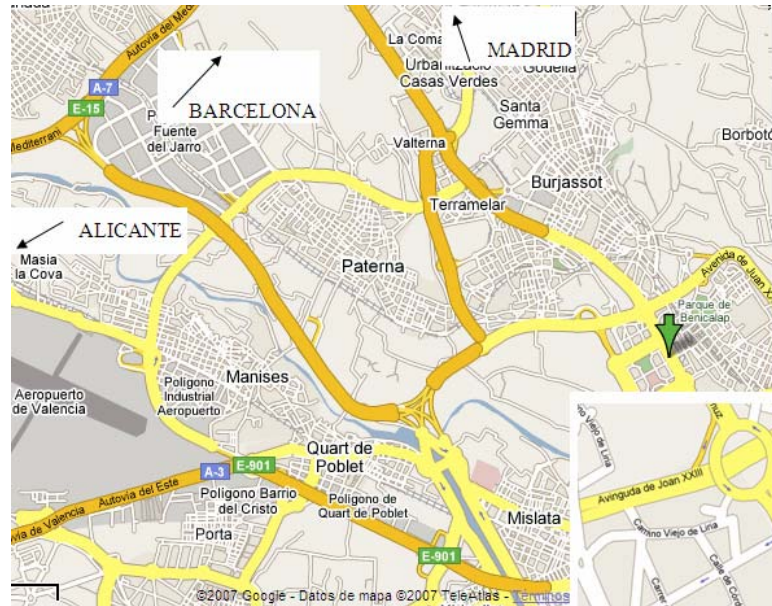

By car

From Barcelona and Castellón

Take the E-15 / AP7 at Valencia. Take exit 497-CV 35 to Valencia.
Follow the CV-35. When you arrive to the city, stay on CV-35.
Cortes Valencianas Avenida is the first avenue.
You will find the ATS office on your right hand side.

From Alicante:

Take the E-15 / AP-7. Take exit 527 / V-31.
When you arrive at Valencia, go straight on until Manuel Sanchís Guarnier Square.
Turn to the right and take the Peris y Valero Avenida.
On the Maestro Rodrigo Avenida, take exit 1 at the roundabout, and follow until Safor RD.
Then you will be in the Cortes Valencianas Avenida.
The ATS office is on your left hand side.

From Madrid:

After taking the E-901 / A3, take E-15 / AP7 to Valencia. Take exit 497-CV 35 to Valencia.
Follow the CV-35. When you arrive at the city, stay on CV-35, until you hit the Cortes Valencianas Av. (= first avenue).
You will find the ATS office on your left hand side.